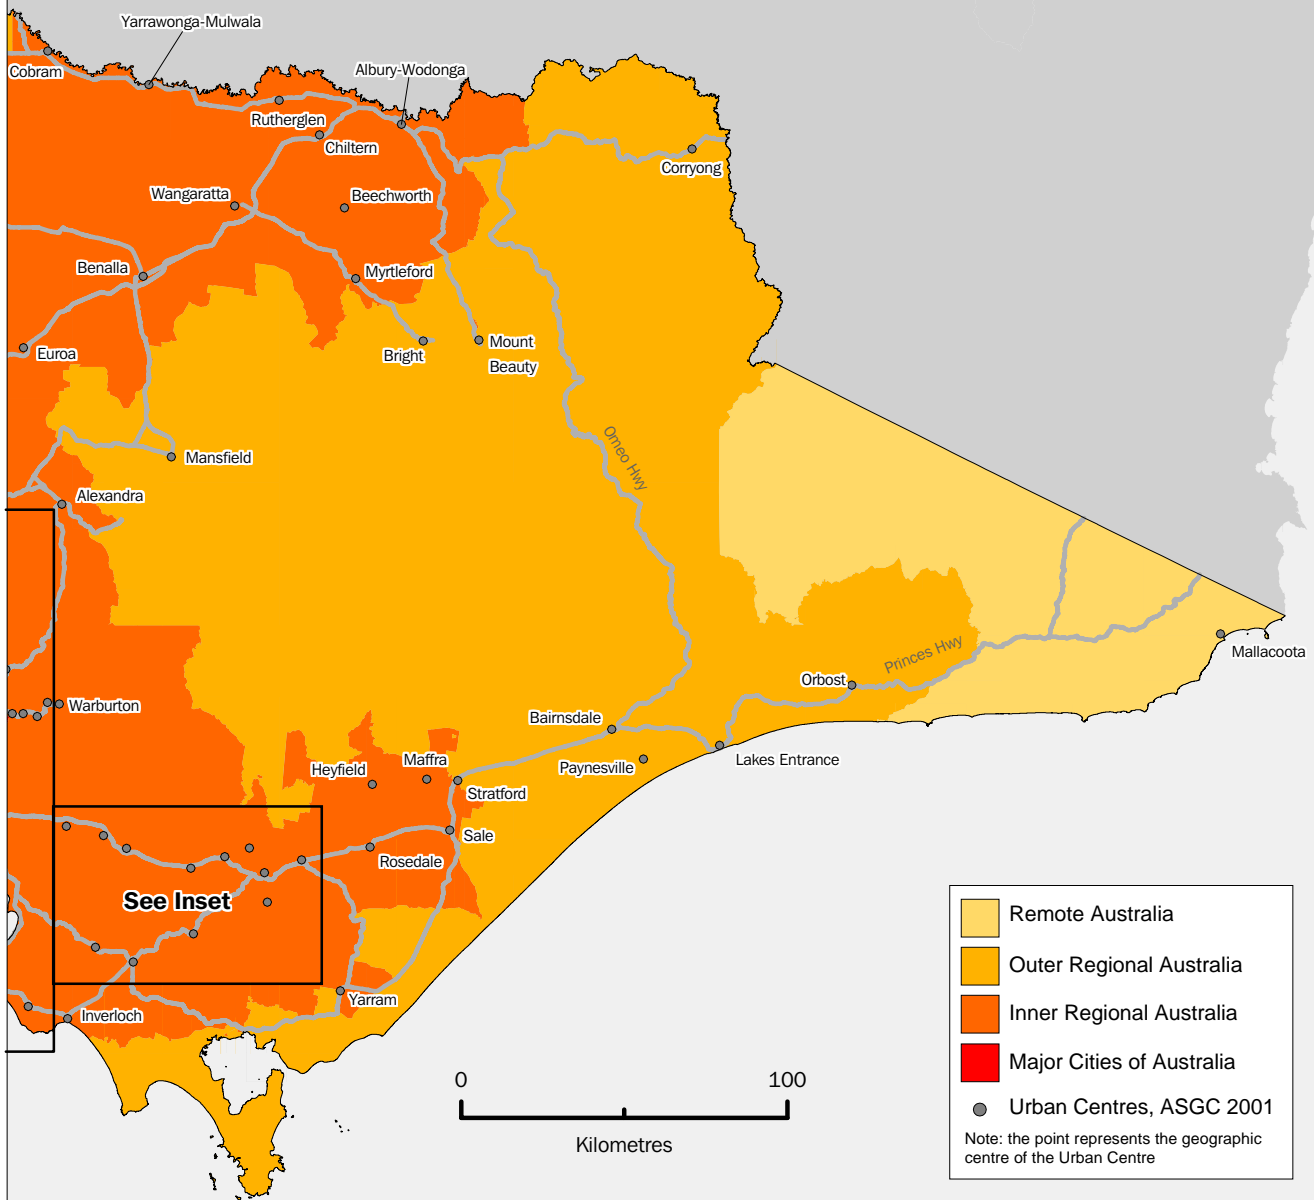

VICTORIA—RE MOTENESS AREAS, ASGC 2001 EDITION

Inset

- Remote Australia
 - Outer Regional Australia
 - Inner Regional Australia
 - Major Cities of Australia
 - Urban Centres, ASGC 2001
- Note: the point represents the geographic centre of the Urban Centre