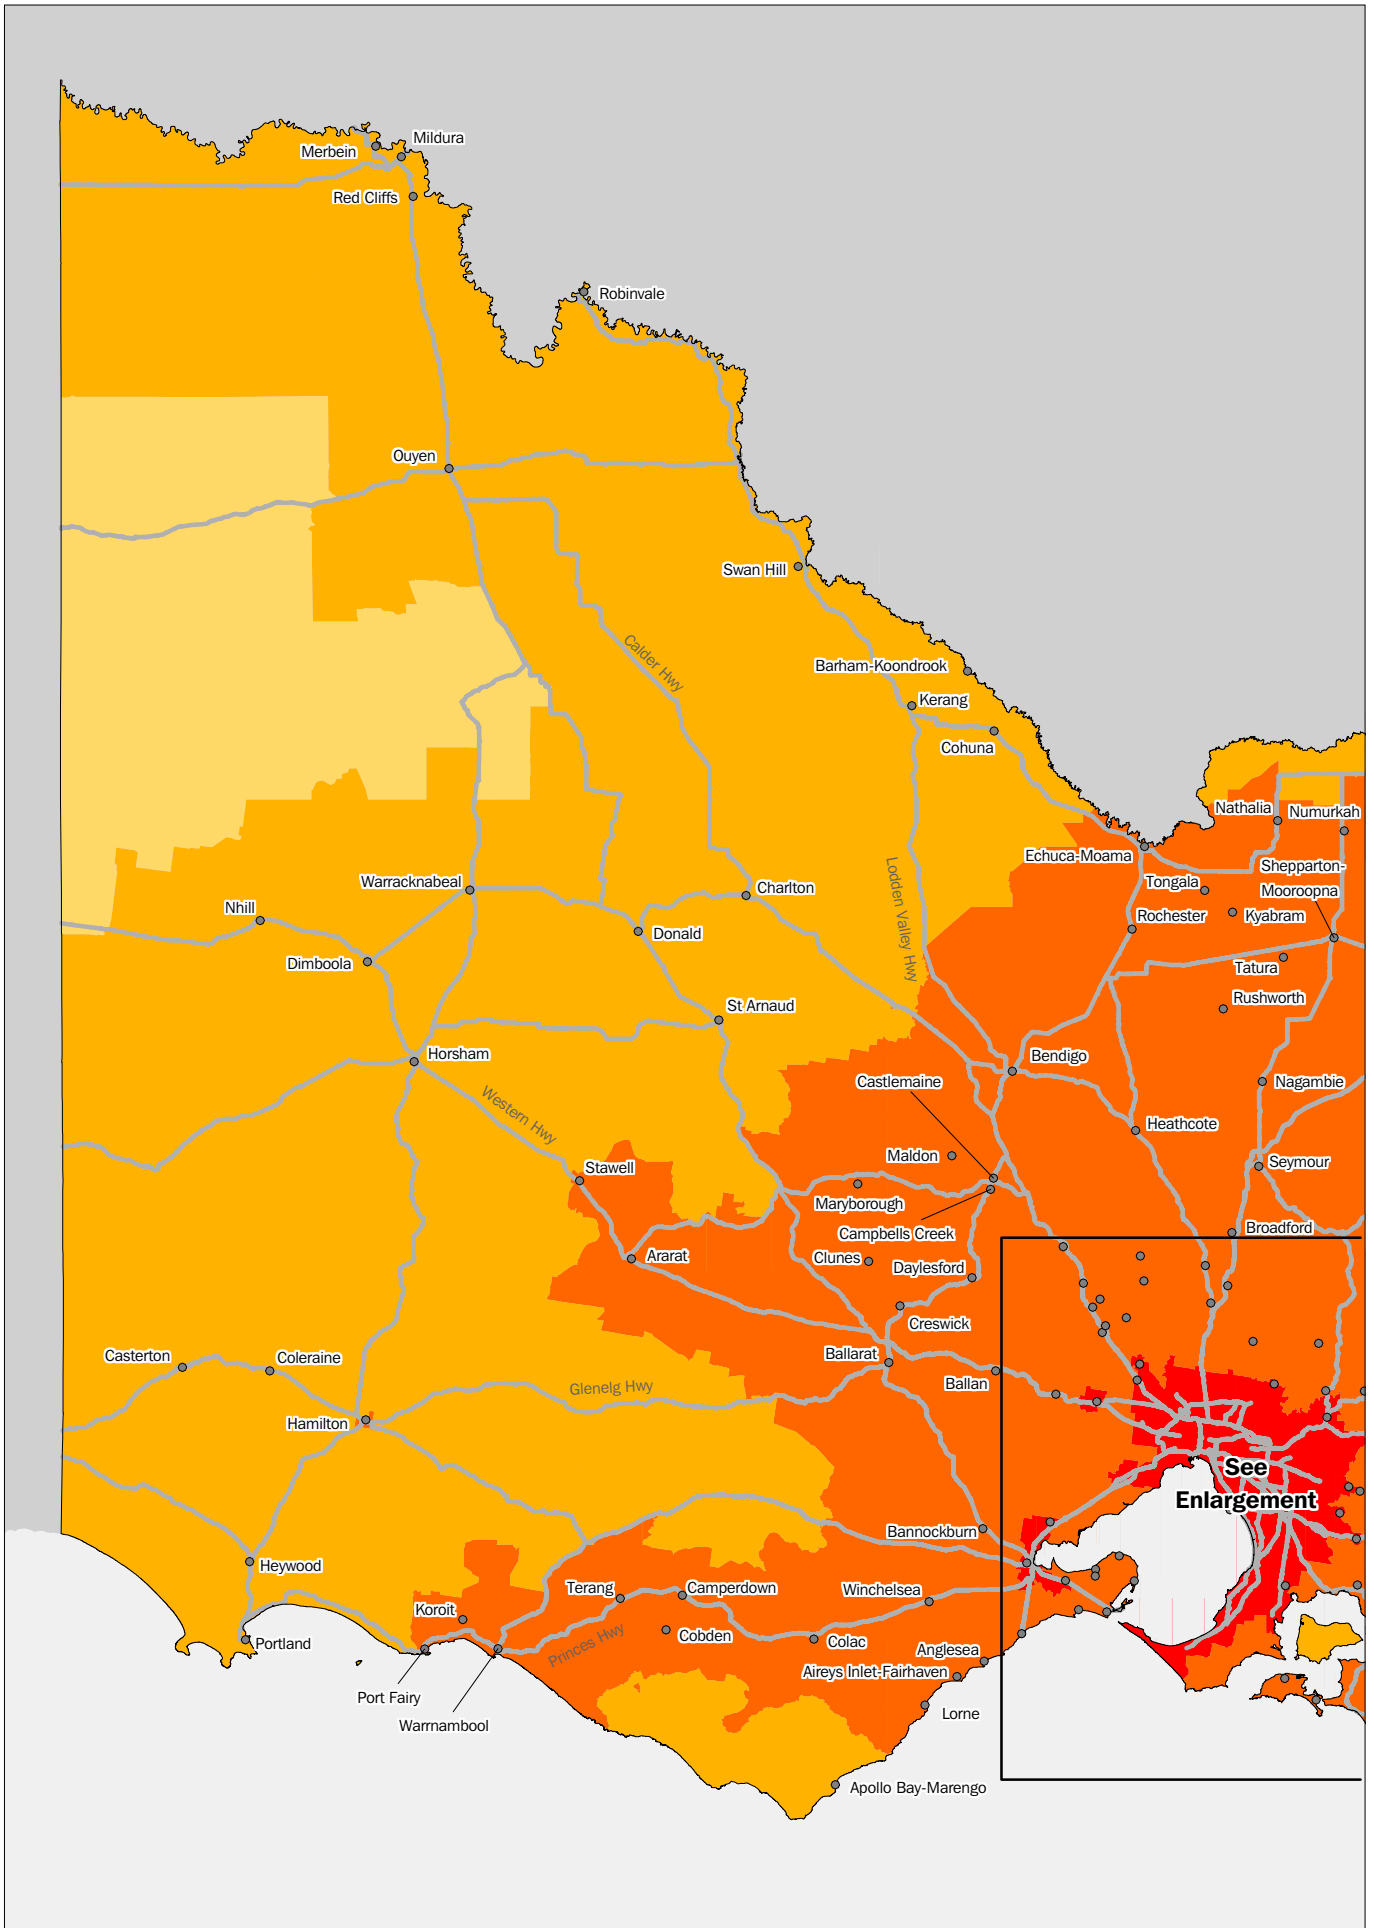

VICTORIA—RE MOTENESS AREAS, ASGC 2001 EDITION

Inset

- Remote Australia
 - Outer Regional Australia
 - Inner Regional Australia
 - Major Cities of Australia
 - Urban Centres, ASGC 2001
- Note: the point represents the geographic centre of the Urban Centre